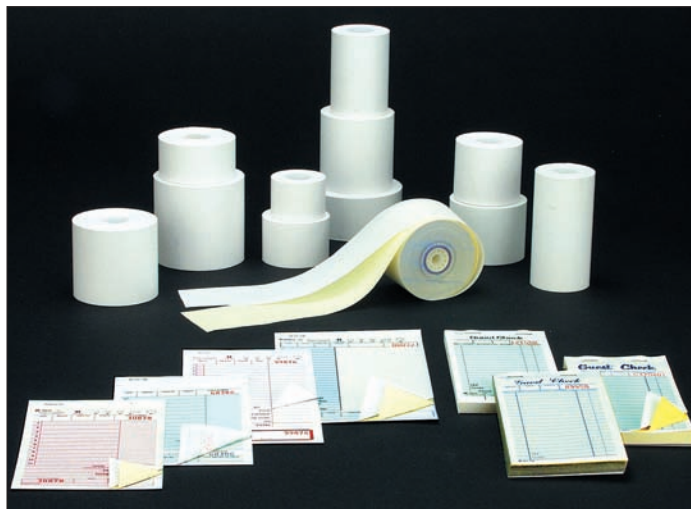

CARLISLE
FoodService Products

All Purpose Plate & Tray Rack

- Standard 2¹/₄" pegs
- Holds plates, smaller trays and platters

Flatware Rack

- Bottom grid allows for free flow of water and air.
- Perfect for utensils, ramekins and other small items.

Flatware Washing Basket

- Open design for easy cleaning of vertically stored flatware.

Plastic Rack Dollies

- Constructed of durable plastic with an optional removable chrome plated handle.
- Provides smooth safe transport for full size racks.

Bus Tubs

- 20"L x 15"W x 7"D
- Black

SAFE HEAT® POWER HEAT®

This ethanol based fuel is ideal for keeping breads and beverages at their palatable best. Maintains 190° food pan temperature. Combustible (not flammable).

- Safe Heat ® 6 hr Power Pad® Fuel (24/case)
- Power Heat ® 2 hr methanol gel (72/case)
- Safe Heat ® 4 hr Power Pad® Fuel (24/case)

RESTAURANT SUPPLIES

ACR by Daymark

From fast food to fine dining, ACR fits your style.